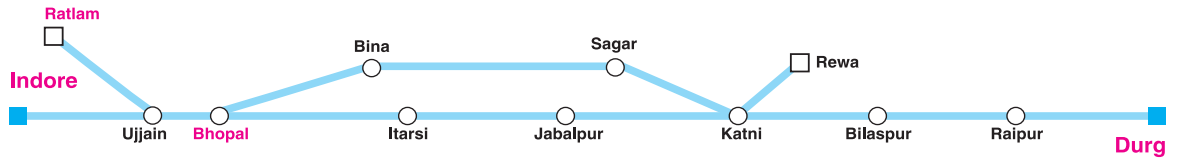

43

TRAIN NAME		Jaipur Bhopal/ Indore Express	Jabalpur Rewa Intercity S/F Express	Habibganj Jabalpur Intercity Express	Ahmedabad Kolkata Express	Valsad Puri Express (via Bhopal, Katni)	Bhopal Damoh Rajya Rani Express	Indore Habibganj AC Double Decker Express (via Dewas Maksi)	Indore Bhopal AC Double Decker Express (via Ujjain)	Indore Rewa Express
Train Number		19711	22189#	22187	19413	22909	22161	22184	22186	11704
Class of accommodation		3A SL,II	2S,II	CC 2S,II	2A,3A SL,II	2A,3A SL,II	CC, 2S,II	CC	CC	CC 2S,II
From Table No.		54			54	3A				
Days of departure at originating station		Daily	Daily	Daily	W	Th	Daily	Daily	Daily	Tu,F,Sa
Km.	Ratlam	a d			23.25 23.50	03.05 03.15				
0	Indore	d						19.20	10.00	04.10
	Dewas	a d						20.01 20.03	10.36 10.38	04.46 04.58
80	Ujjain	a d			01.40 01.50	04.55 05.05			11.25 11.45	06.15 06.35
	Dewas	d			...				...	...
	Maksi	a d				05.37 05.38		20.46 20.48	...	...
0	Indore	a	10.20							
264	Bhopal	a d	11.25		06.45 07.05	08.10 08.25	17.55	22.55 23.00	14.05	
270	Habibganj	a d		05.30		...		23.20		
403	Bina	a d			09.35 09.40		19.55 20.00			12.50 12.55
478	Sagour	a d			10.55 11.00		21.17 21.20			14.10 14.15
555	Damoh	a d			12.10		22.45			15.20
689	Katni Murwara	a d			14.15 14.25					...
354	Itarsi	a d		07.05 07.15		10.20 10.30				
421	Pipariya	d		08.10		...				
512	Narsingpur	a d		09.18 09.20		...				
596	Madan Mahal	d		10.30						
600	Jabalpur	a d	17.05	10.50		14.05 14.15				
689	Katni South	a d		...		15.30 15.35				
691	Katni	a d		18.27 18.30						17.40 17.50
789	Satna	a d		20.00 20.10						20.30 20.40
858	Anuppur	a d				18.45 18.50				
1009	Bilaspur	a d				21.40 21.55				
831	Rewa	a	21.20							22.20
1157	Durg	a								
Days of arrival at destination station		Daily	Daily	Daily	F	Sa	Daily	Daily	Daily	W,Sa,Su
To Table No.					73	78				

TAG-16