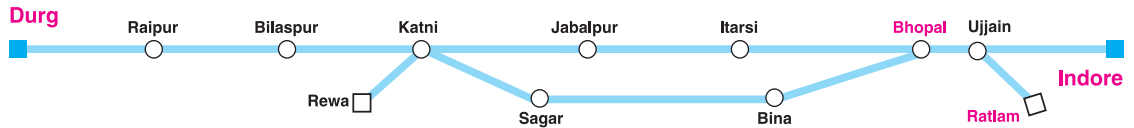

43A

TRAIN NAME		Rewa Jabalpur Intercity S/F	Jabalpur Indore Express	Puri Valsad Express (via Katni, Bhopal)	Kolkata Ahmedabad Express	Jabalpur Habibganj Intercity Express	Damoh Bhopal Rajya Rani Express	Habibganj Indore AC Double Decker Express (via Dewas, Maksi)	Bhopal Indore AC Double Decker Express (Via Ujjain)	Rewa Indore Express
Train Number		22190#	11472	22910	19414	22188	22162	22183	22185	11703
Class of accommodation		CC 2S,II	1A,2A,3A SL,II	2A,3A SL,II	2A,3A SL,II	CC 2S,II	CC 2S,II	CC	CC	CC 2S,II
From Table No.				78A	73					
Days of departure at originating station		Daily	Daily	Su	Sa	Daily	Daily	Daily	Daily	W,Sa,Su
1157	Durg	d								
831	Rewa	d	06.00							05.00
1009	Bilaspur	a		17.00						
		d		17.15						
858	Anuppur	a		20.05						
		d		20.10						
789	Satna	a	06.50							05.55
		d	07.00							06.05
691	Katni	a	08.30							07.30
		d	08.35							07.40
639	Katni South	a	...	23.40						
		d	...	23.45						
600	Jabalpur	a	10.15	23.30	01.05					
		d			01.15	16.10				
596	Madan Mahal	d		23.38	...	16.16				
512	Narsingpur	a		00.33	...	17.18				
		d		00.35	...	17.20				
421	Pipariya	d		01.35	...	18.34				
354	Itarsi	a		03.20	04.55	20.00				
		d		03.35	05.05	20.25				
689	Katni Murwara	a			11.30					
		d			11.40					
555	Damoh	a			13.10		05.00			09.23
		d								09.25
478	Sagour	a			14.15		06.10			10.25
		d			14.20		06.15			10.30
403	Bina	a			16.10		07.35			12.30
		d			16.15		07.40			12.35
270	Habibganj	a		05.05				06.00		
		d		05.07		22.15				
264	Bhopal	a		05.40	07.05	19.55		06.12	14.35	
		d		05.50	07.20	20.10	10.05	06.15		
	Maksi	a		08.40	09.22	...		08.14		
		d		08.42	09.24	...		08.15		
	Indore	d								
	Dewas	a								
		d								
80	Ujjain	a		10.35	23.00				17.00	18.05
		d		10.45	23.10				17.20	18.25
	Dewas	a		09.35			08.46	18.03		19.08
		d		09.37			08.48	18.05		19.10
	Indore	a		10.45			09.35	18.50		20.20
	Ratlam	a			12.20	01.15				
		d			12.30	01.40				
Days of arrival at destination station		Daily	Daily	M	M	Daily	Daily	Daily	Daily	W,Sa,Su
To Table No.				3	54A					

TAG-16